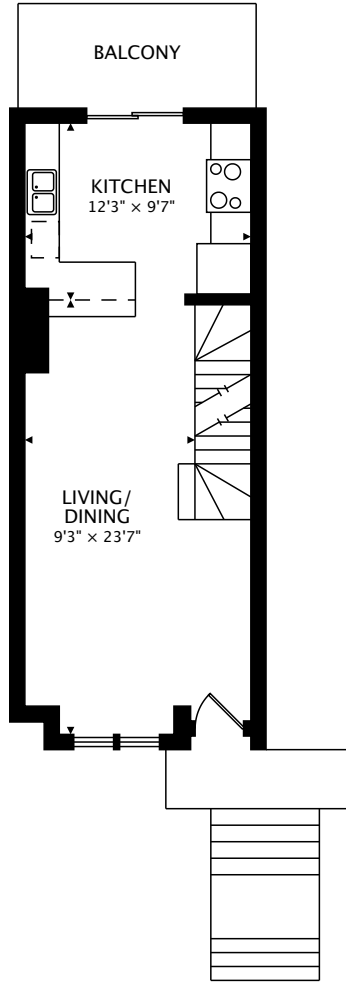

119 THE QUEENSWAY #77

TORONTO, ON M6S

THIRD
455 sq ft

SECOND
452 sq ft

MAIN
450 sq ft

LOWER
270 sq ft BELOW GRADE

TOTAL

1358 sq ft + 270 sq ft BELOW GRADE

CAPTURED ON: 26 JAN 2018

DIMENSIONS, AREAS, LAYOUTS AND DETAILS ARE APPROXIMATE AND SHOULD BE CONSIDERED ILLUSTRATIVE ONLY.