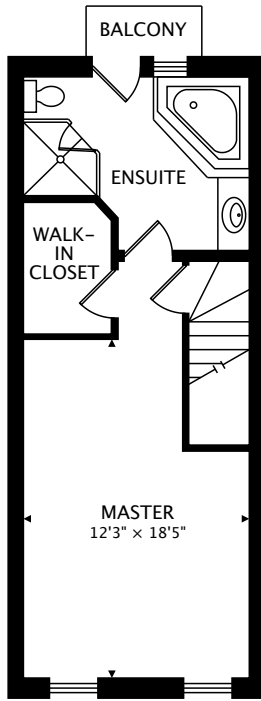

119 THE QUEENSWAY #77

TORONTO, ON M6S

THIRD
455 sq ft

SECOND
452 sq ft

MAIN
450 sq ft

LOWER
270 sq ft BELOW GRADE

TOTAL

1358 sq ft + 270 sq ft BELOW GRADE

CAPTURED ON: 26 JAN 2018

DIMENSIONS, AREAS, LAYOUTS AND DETAILS ARE APPROXIMATE AND SHOULD BE CONSIDERED ILLUSTRATIVE ONLY.