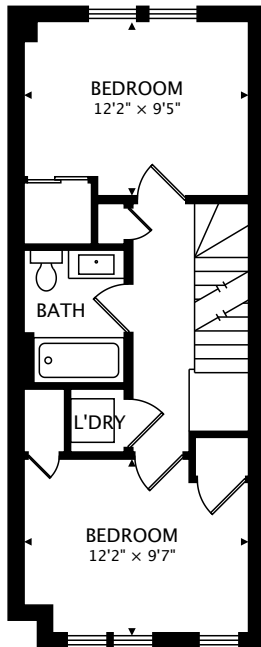

119 THE QUEENSWAY #77

TORONTO, ON M6S

THIRD
455 sq ft

SECOND
452 sq ft

MAIN
450 sq ft

LOWER
270 sq ft BELOW GRADE

TOTAL

1358 sq ft + 270 sq ft BELOW GRADE

CAPTURED ON: 26 JAN 2018

DIMENSIONS, AREAS, LAYOUTS AND DETAILS ARE APPROXIMATE AND SHOULD BE CONSIDERED ILLUSTRATIVE ONLY.