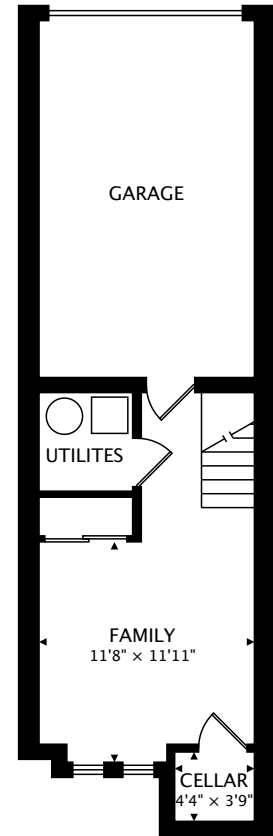

119 THE QUEENSWAY #77

TORONTO, ON M6S

THIRD
455 sq ft

SECOND
452 sq ft

MAIN
450 sq ft

LOWER
270 sq ft BELOW GRADE

TOTAL

1358 sq ft + 270 sq ft BELOW GRADE

CAPTURED ON: 26 JAN 2018

DIMENSIONS, AREAS, LAYOUTS AND DETAILS ARE APPROXIMATE AND SHOULD BE CONSIDERED ILLUSTRATIVE ONLY.